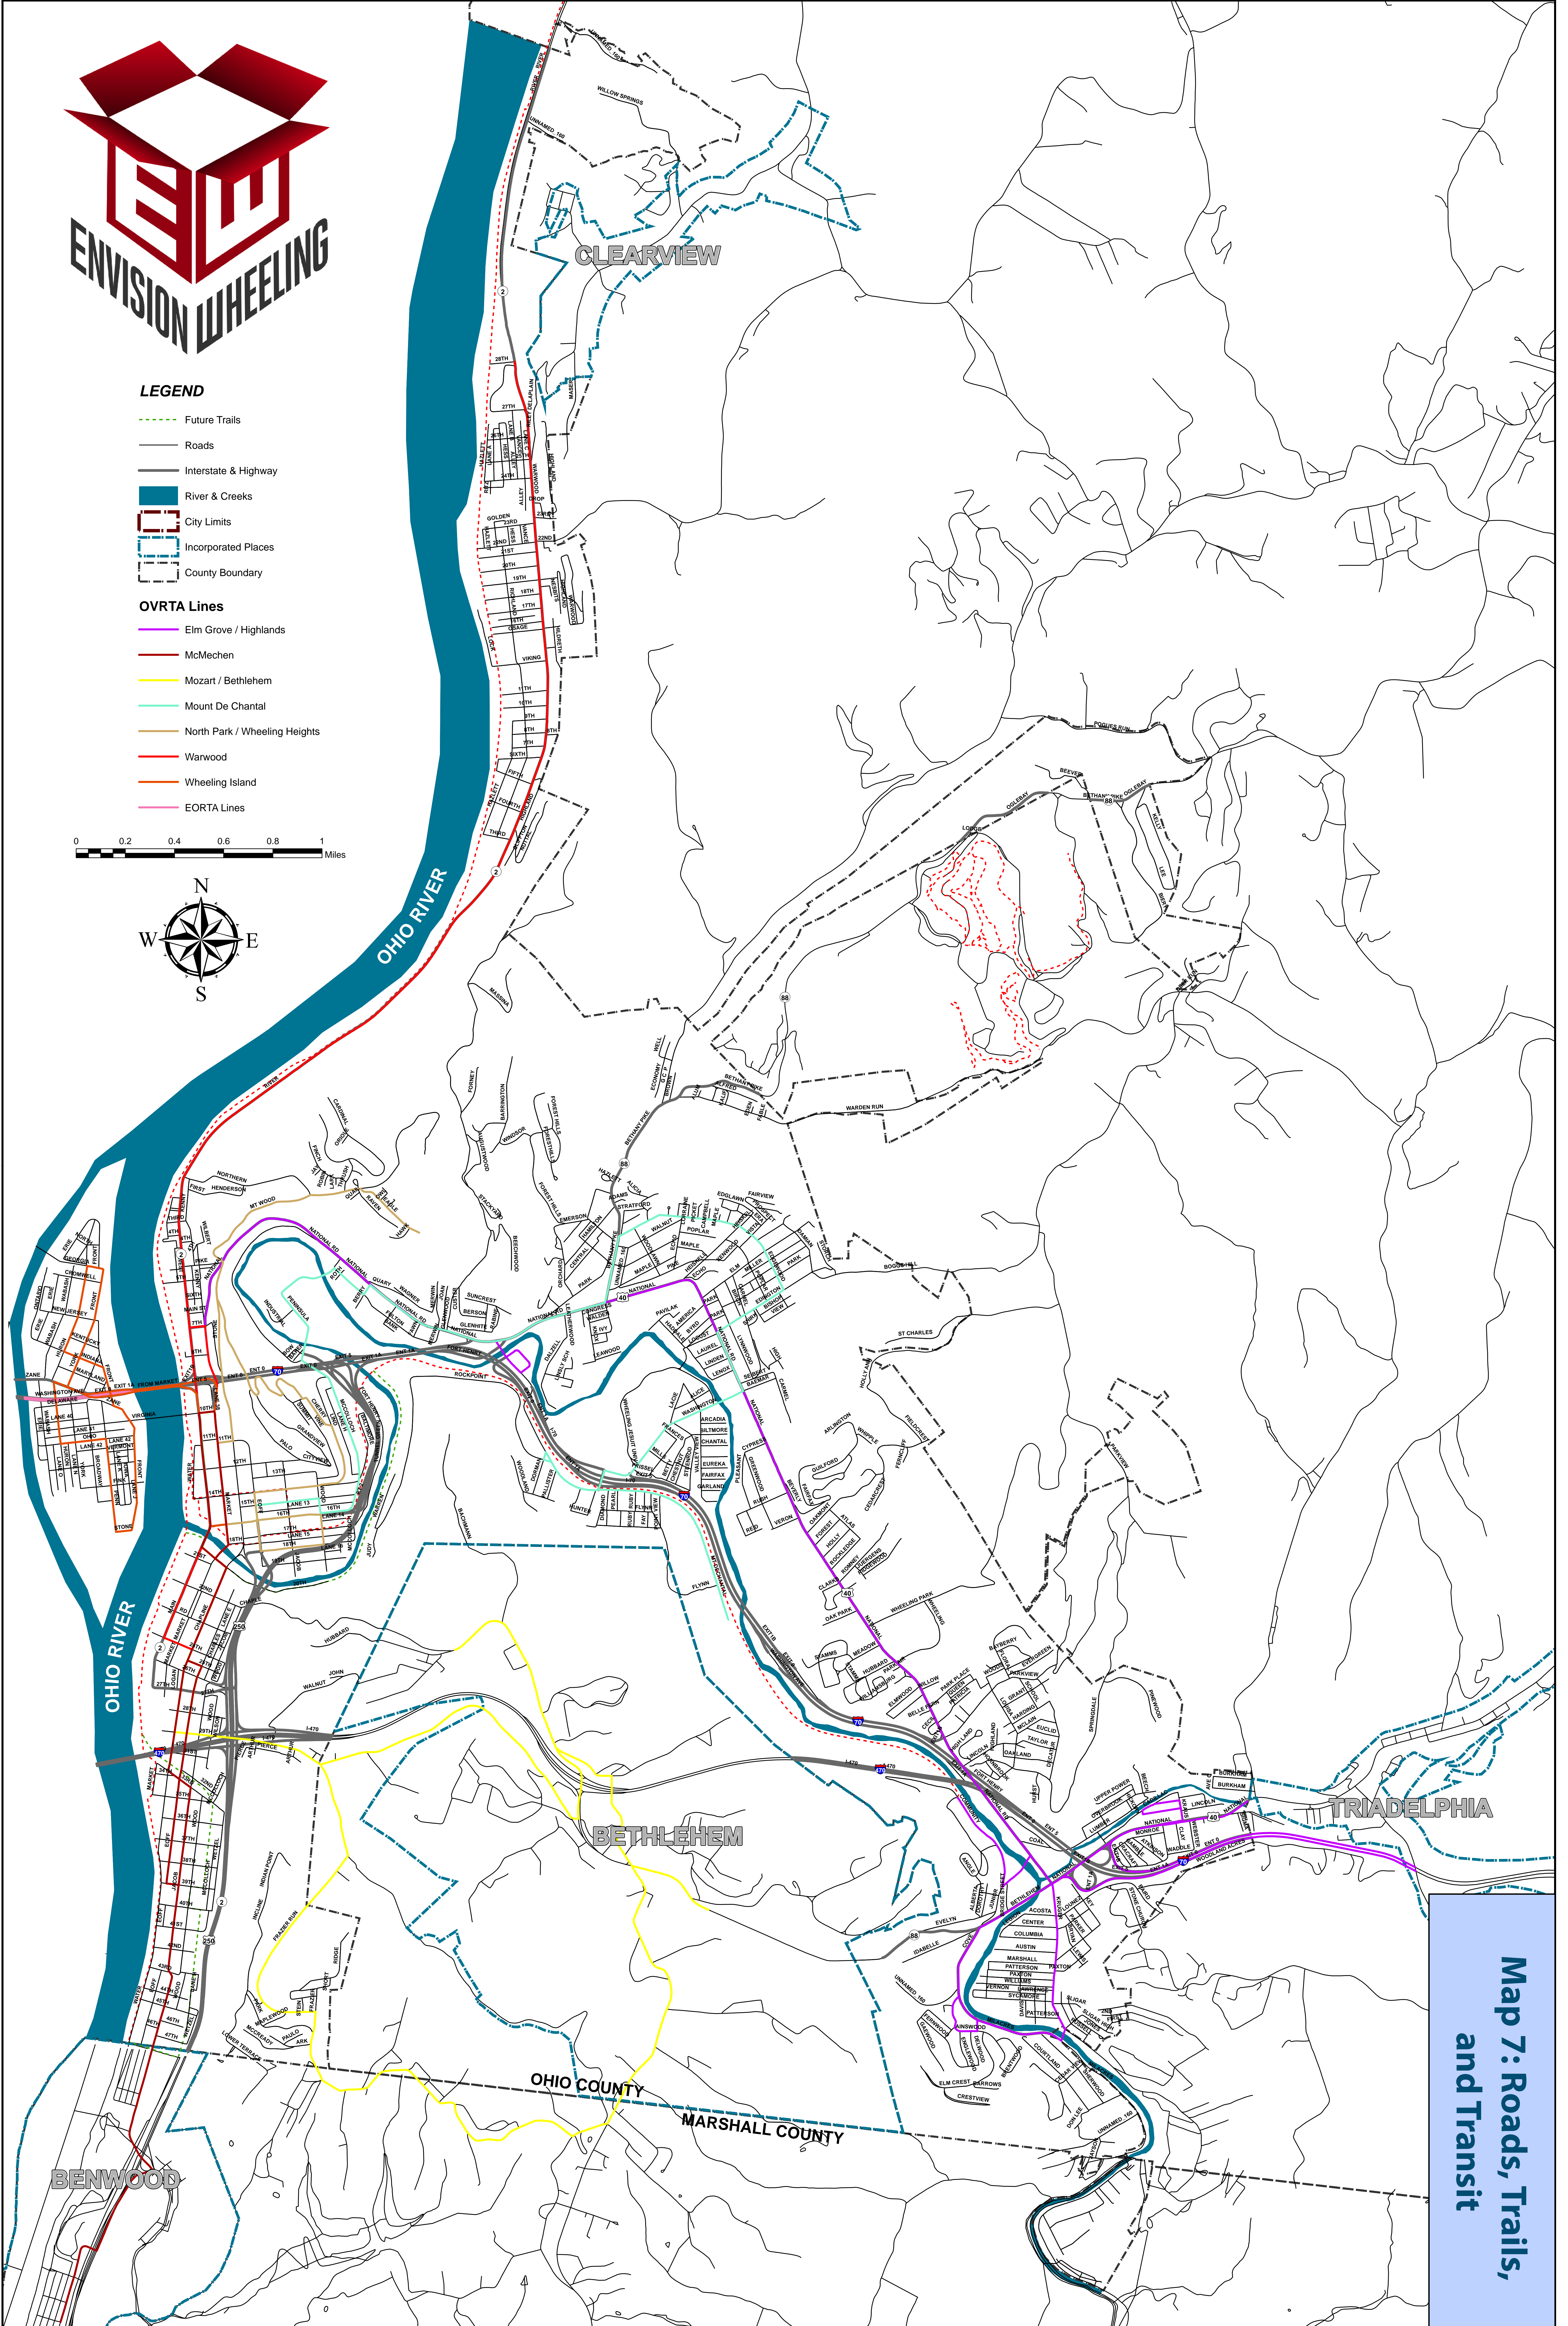

LEGEND

- Future Trails
- Roads
- Interstate & Highway
- River & Creeks
- City Limits
- Incorporated Places
- County Boundary

OVRTA Lines

- Elm Grove / Highlands
- McMechen
- Mozart / Bethlehem
- Mount De Chantal
- North Park / Wheeling Heights
- Warwood
- Wheeling Island
- EORTA Lines

**Map 7: Roads, Trails,
and Transit**